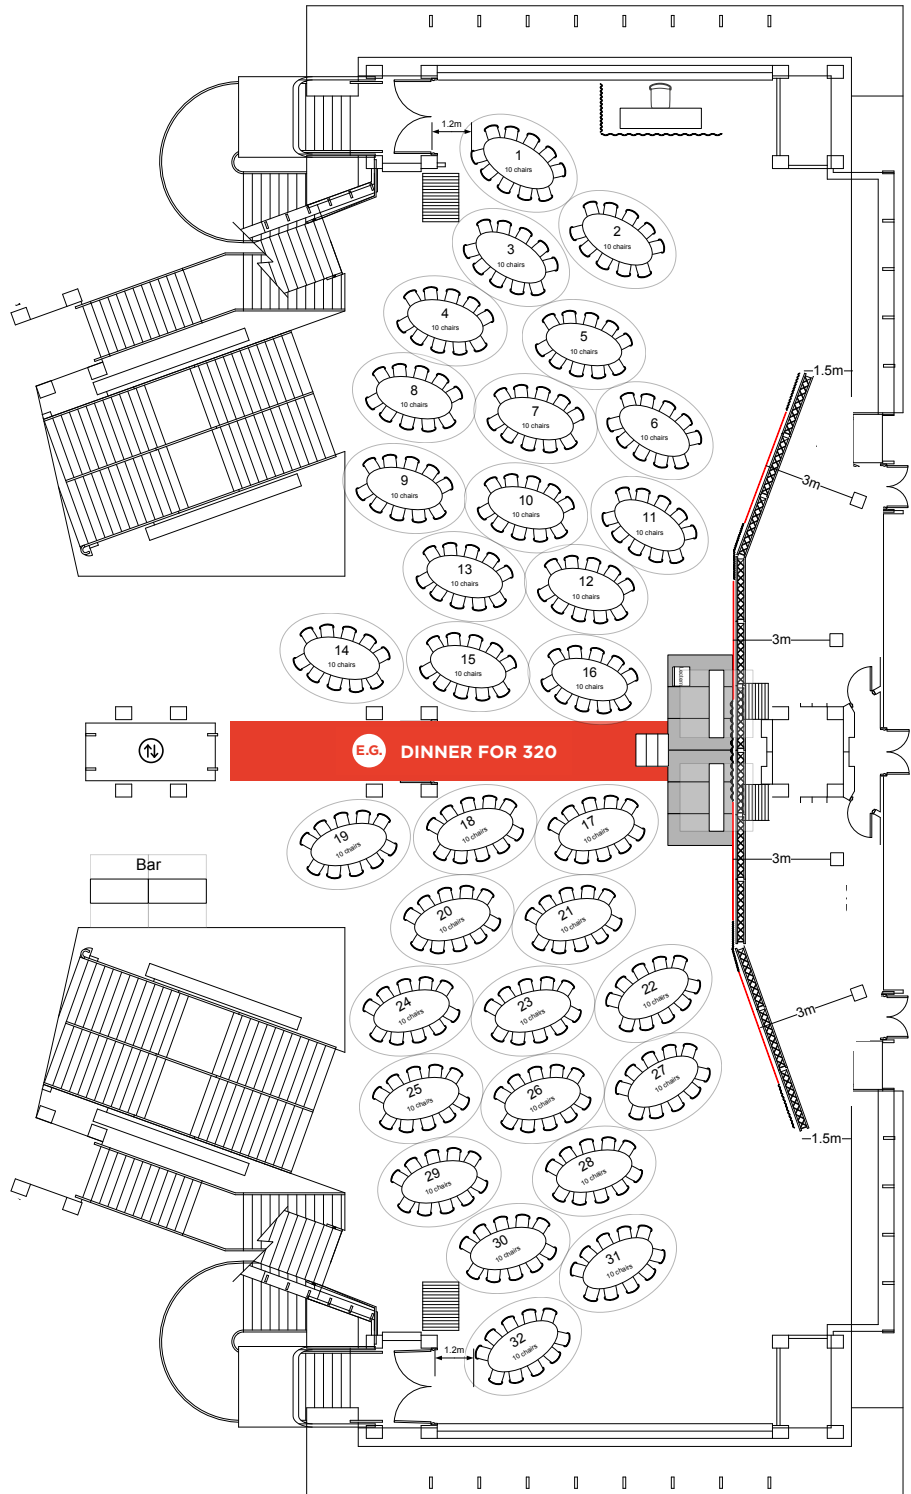

MICHAEL FOWLER CENTRE

CAPACITIES

CLASSROOM	180
COCKTAIL	1000 (Incl proms)
DINNER	320
EXHIBITION STANDS* 28	
* BASED ON 3X3M SIZED EXHIBITION STANDS	
STAGE	450m ² (example on this map only)
THEATRE	432

Renouf Foyer | Level 1

E.G. DINNER FOR 320

KEY
LIFT ACCESS