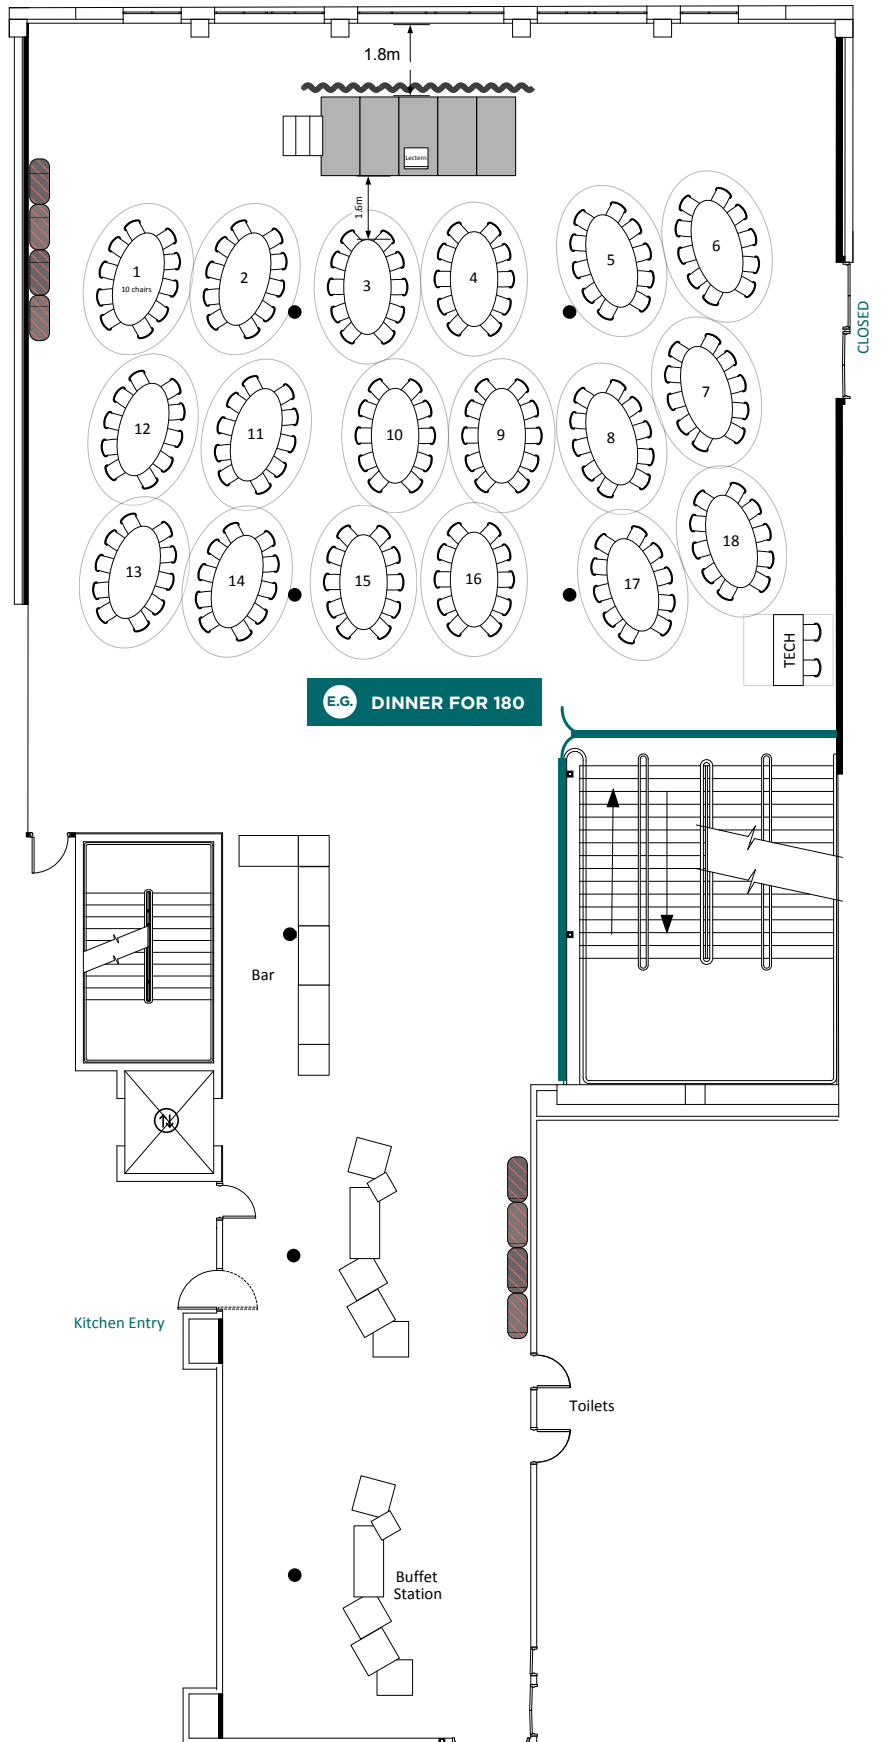

ST JAMES THEATRE

**CAPACITIES**

COCKTAIL	650
DINNER	250
THEATRE	350
FLOOR SIZE	600m <sup>2</sup>

**First Floor Gallery**

**E.G. DINNER FOR 180**

**KEY**

LIFT ACCESS 

PILLAR 

0m 3m 5m 10m