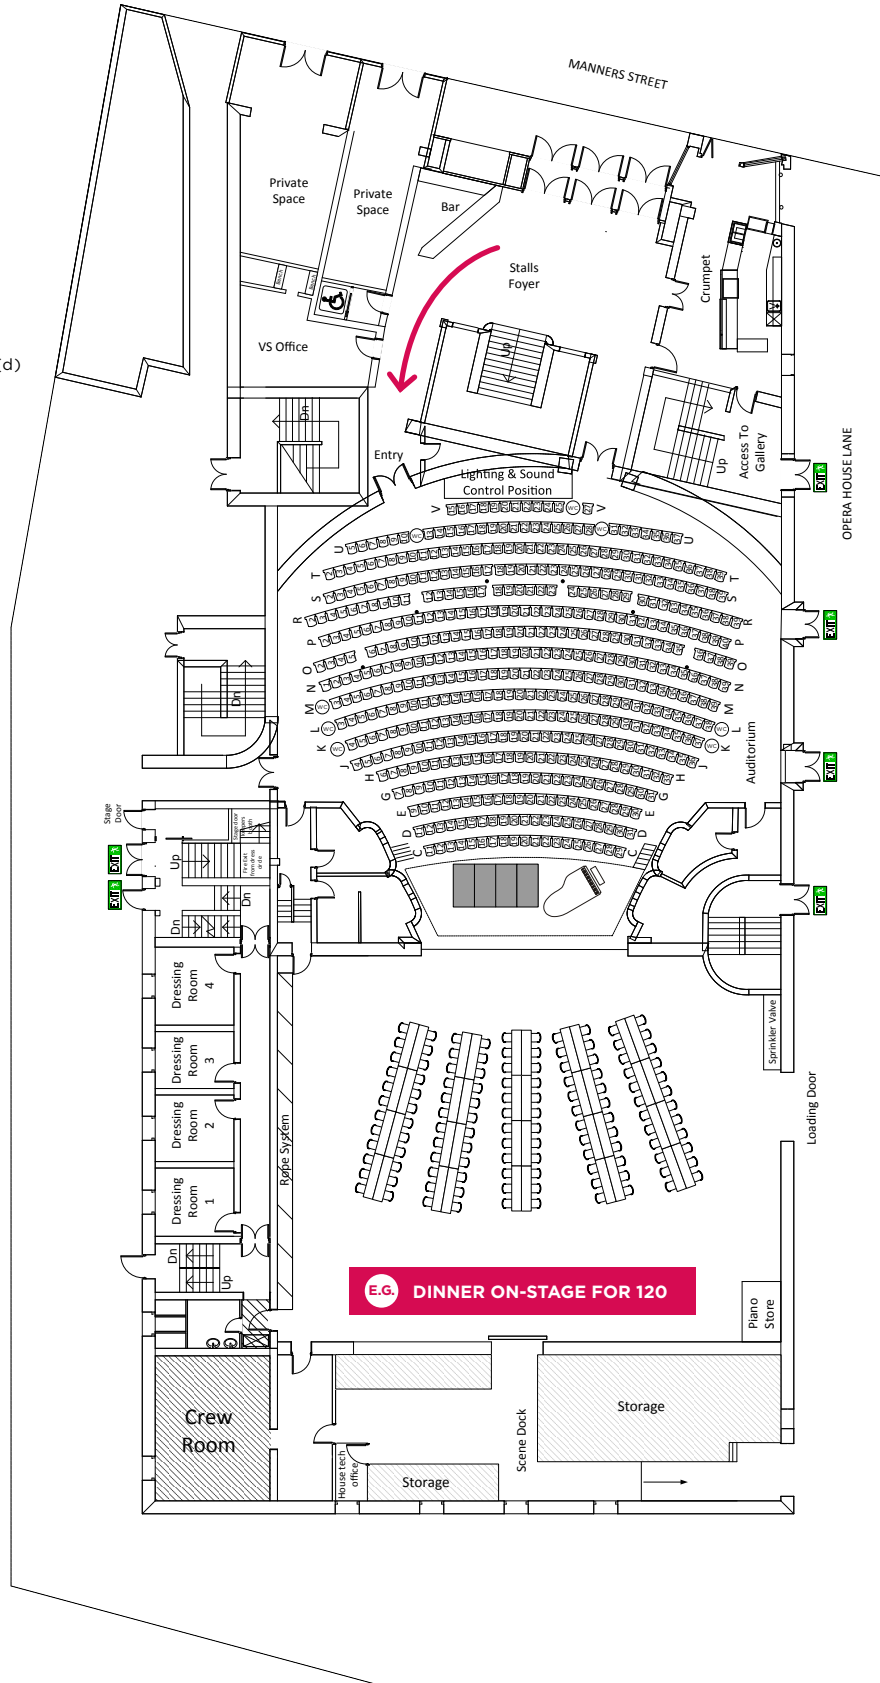

THE OPERA HOUSE

**CAPACITIES**

|                   |  |
|-------------------|--|
| COCKTAIL ON-STAGE | 130  |
| DINNER ON-STAGE   | 130  |
| STALLS (4)        | 526* + 8 WHEELCHAIR<br>* WITH ORCHESTRA PIT IN USE<br>(559 FULLY SEATED) |
| STAGE             | 400m <sup>2</sup>   9.6m(w) x 17.95m(d)                                  |

**Ground Floor**

**E.G. DINNER ON-STAGE FOR 120**

**KEY**

PILLAR

WHEELCHAIR

NO LIFT ACCESS

0m 3m 5m 10m