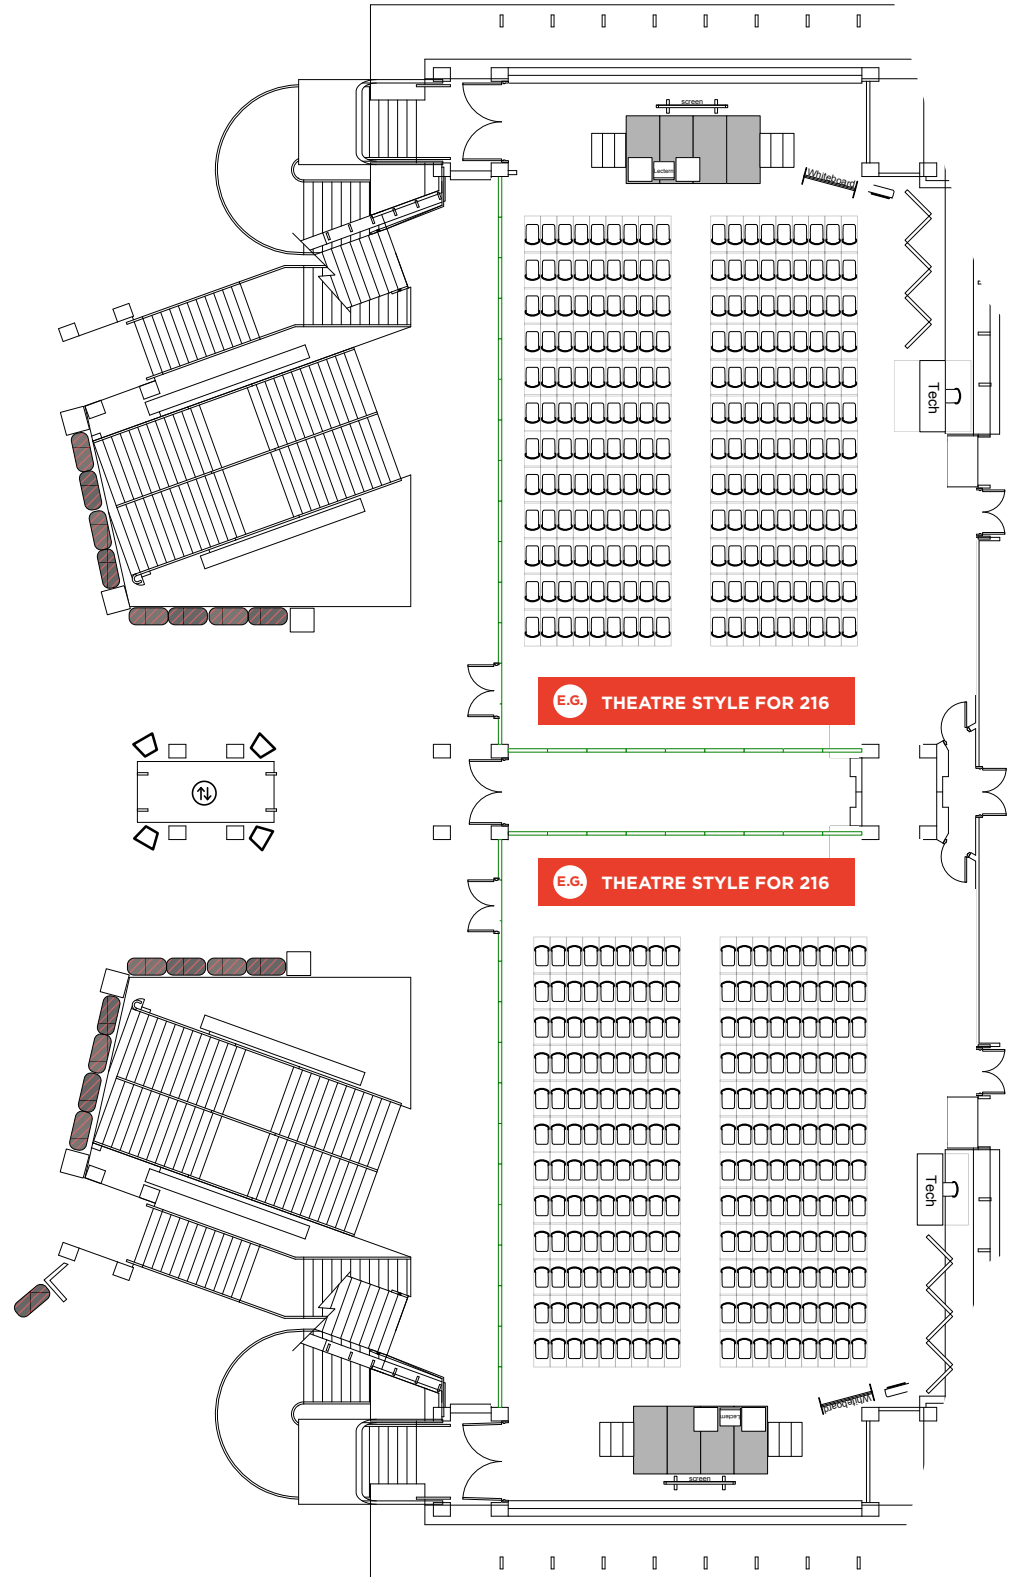

MICHAEL FOWLER CENTRE

CAPACITIES

CLASSROOM	180
COCKTAIL	1000 (Incl proms)
DINNER	300
EXHIBITION STANDS* 28	
* BASED ON 3X3M SIZED EXHIBITION STANDS	
THEATRE	432

Renouf Foyer | Level 1

E.G. THEATRE STYLE FOR 216

KEY

LIFT ACCESS