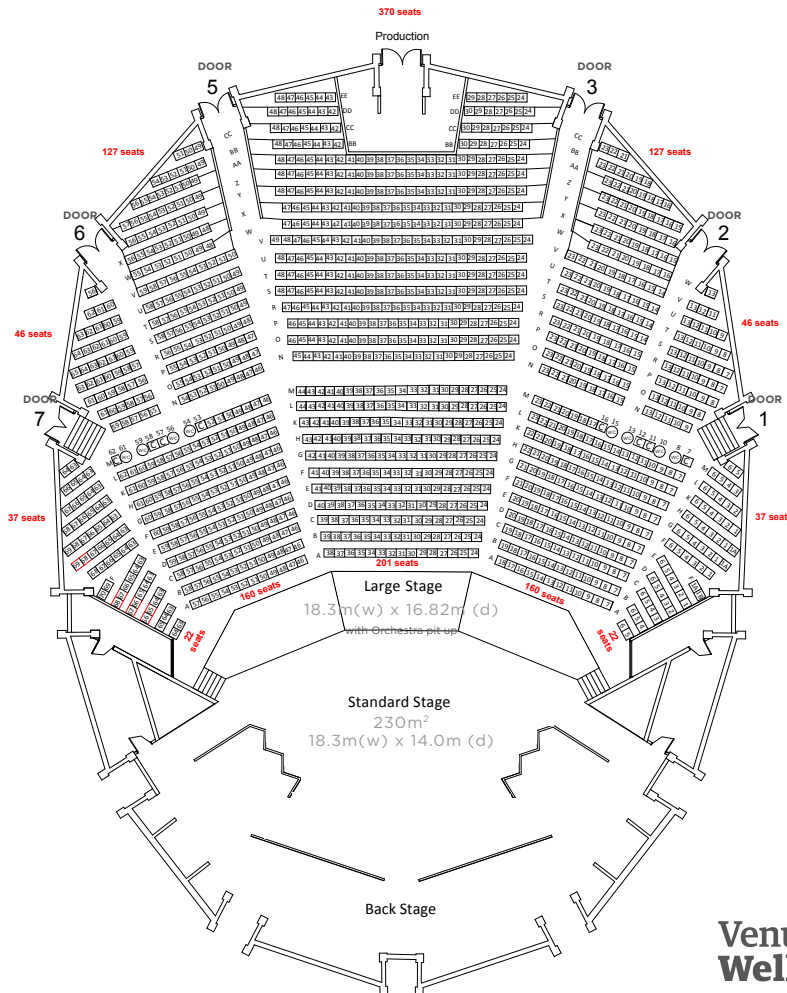

MICHAEL FOWLER CENTRE

CAPACITIES

GALLERY	969
STALLS	1355
CHOIR STALLS	116
TOTAL	2440
STAGE	230m ²

Gallery | Level 2

Stalls | Level 1

KEY
WHEELCHAIR