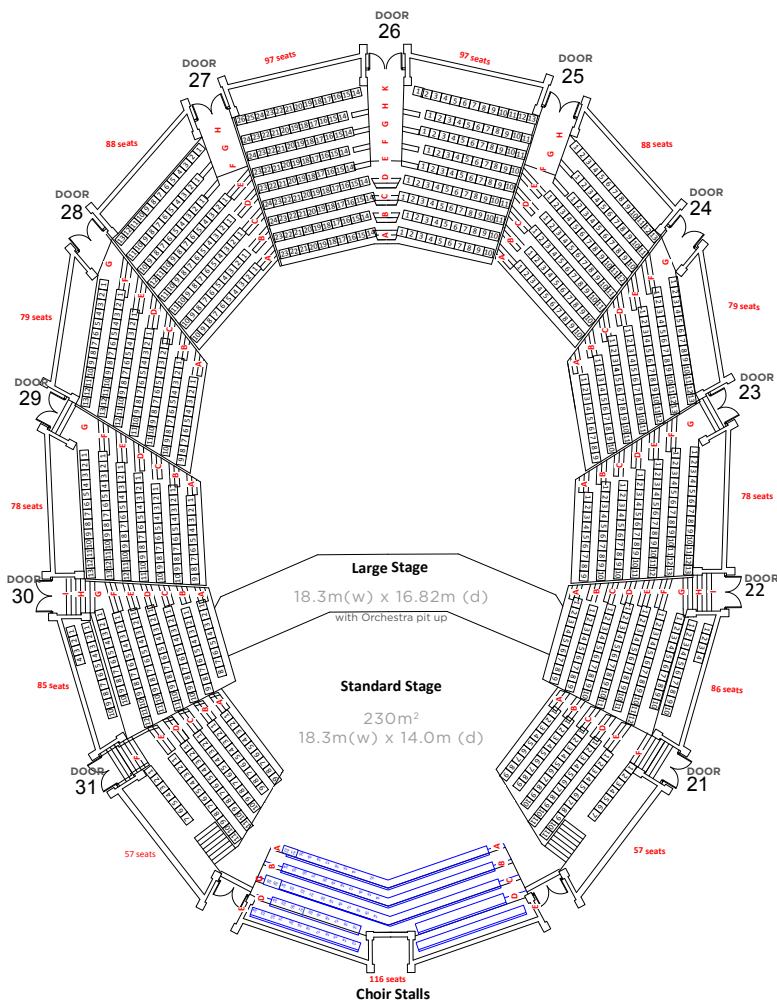

MICHAEL FOWLER CENTRE

CAPACITIES

GALLERY	969
STALLS	1355
CHOIR STALLS	116
TOTAL	2440
STAGE	230m ²

Gallery | Level 2

Stalls | Level 1

KEY
WHEELCHAIR