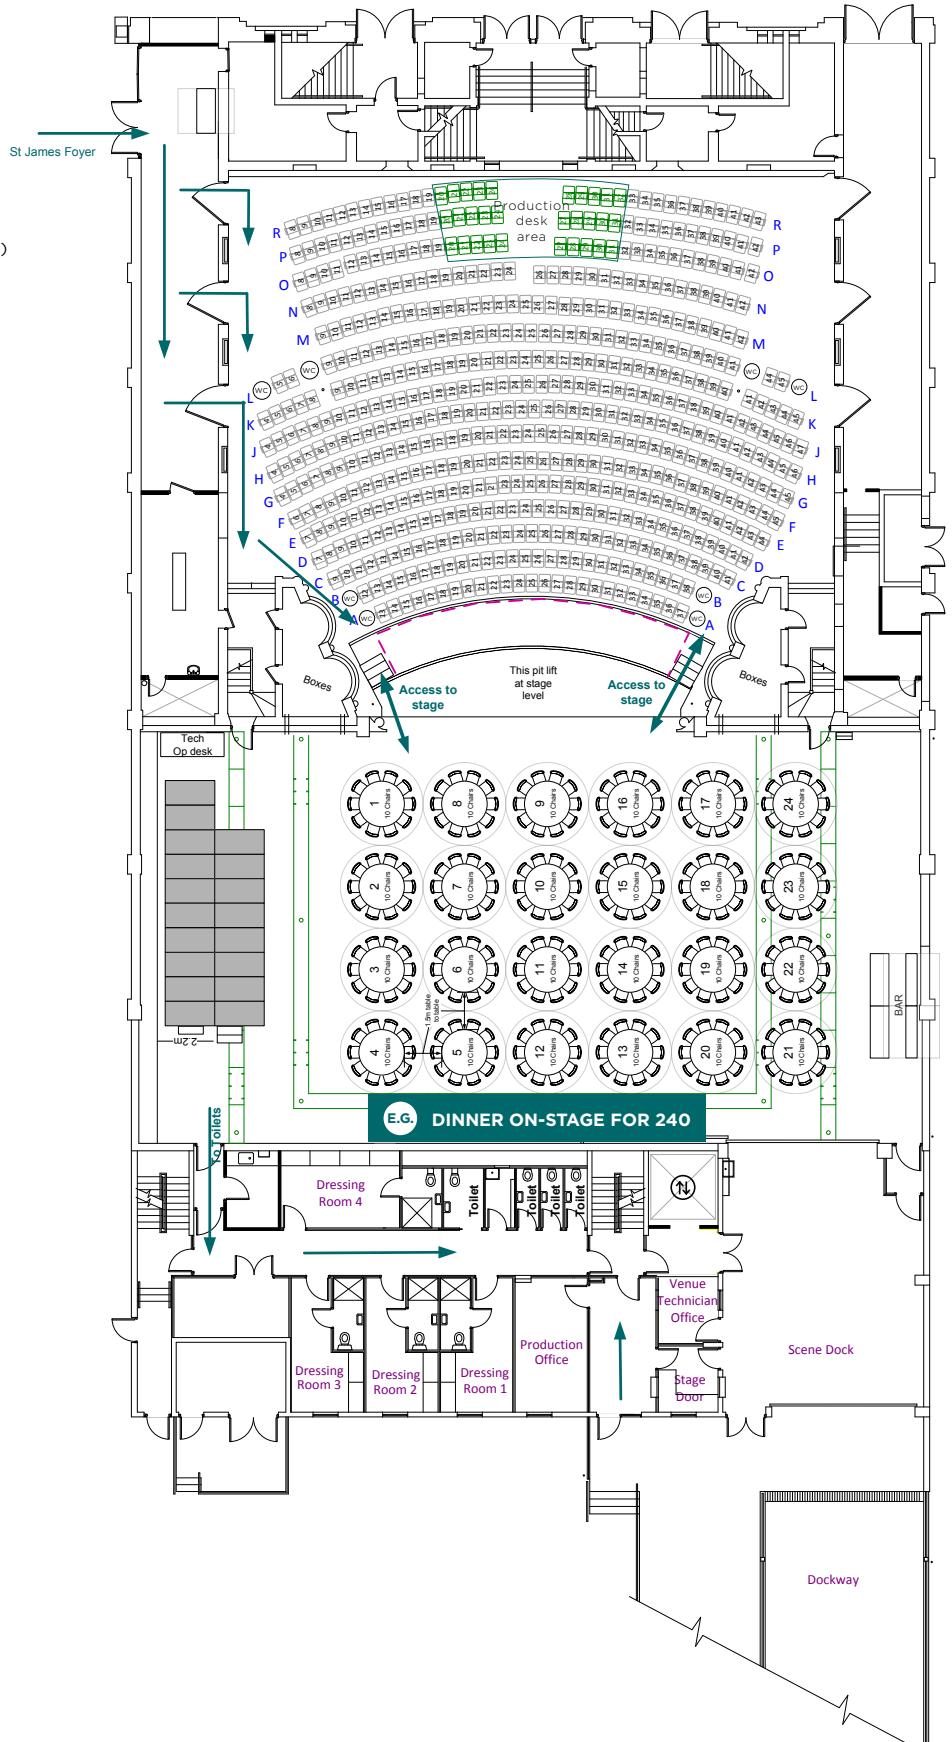

ST JAMES THEATRE

**CAPACITIES**

COCKTAIL ON-STAGE	289
DINNER ON-STAGE	289
STALLS	662 + 8 WHEELCHAIR
STAGE	500m <sup>2</sup>   11.6m(w) x 17.2m(d)

**Ground Floor**

**E.G. DINNER ON-STAGE FOR 240**

**KEY**

LIFT ACCESS

WHEELCHAIR